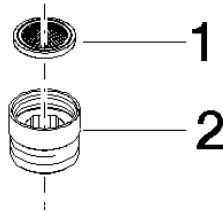

Adapter for shower outlet 3/8" x 1/2" - Chrome

IMO

12 202 979

- adapter M 20 x 1 female thread x 1/2" male thread for the connection of a shower hose 1/2" female thread

Fits: IMO, LULU, MADISON, MEM, TARA, CL.1, LISSÉ, VAIA, META, CYO

12 202 979

mm [inches]

12 202 979

Parts for other finishes can be found here: Brushed Platinum

Spare parts list

No.	Item Number	Name	Quantity used	Delivery time
1	09 23 01 039 90	sieve	1	2
2	09 24 03 141 20-00	adaptor	1	10