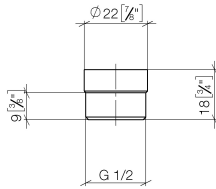

Adapter for shower outlet 3/8" x 1/2" - Chrome

IMO

12 202 979

- adapter M 20 x 1 female thread x 1/2" male thread for the connection of a shower hose 1/2" female thread

Fits: IMO, LULU, MADISON, MEM, TARA, CL.1, LISSÉ, VAIA, META, CYO

12 202 979

mm [inches]

12 202 979

Parts for other finishes can be found here: Brushed Platinum

Spare parts list

No.	Item Number	Name	Quantity used	Delivery time
1	09 23 01 039 90	sieve	1	2
2	09 24 03 141 20-00	adaptor	1	10